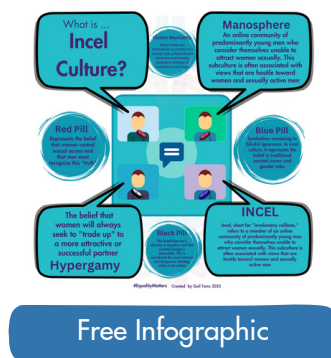

1.3.4. Embraces change and emerging practices and developments.